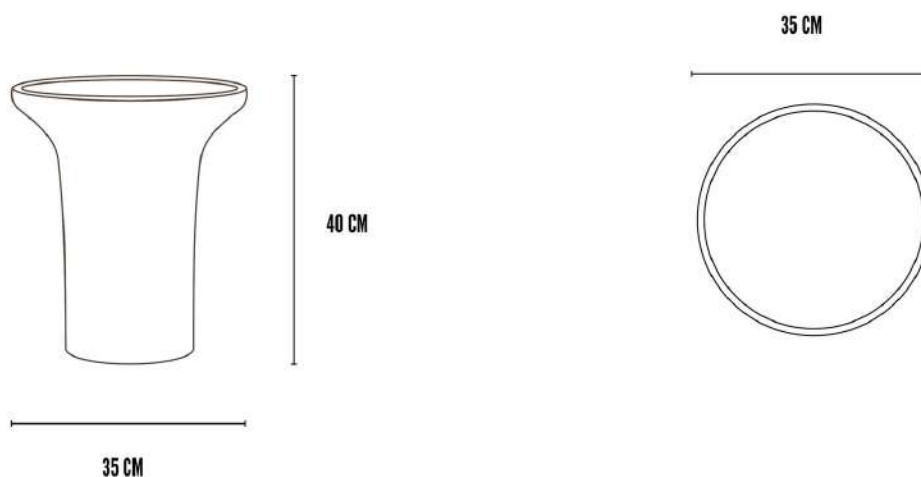

Logistics

EAN number	4251501415367	Package - CBM	0.099
Package height in cm	51.00	Package - Weight KG	11.000
Package width in cm	44.00	Tariff Code No	9401790000
Package length in cm	44.00	Country of origin	China
Suitable for Courier	Yes	Quantity of Inner Boxes	1