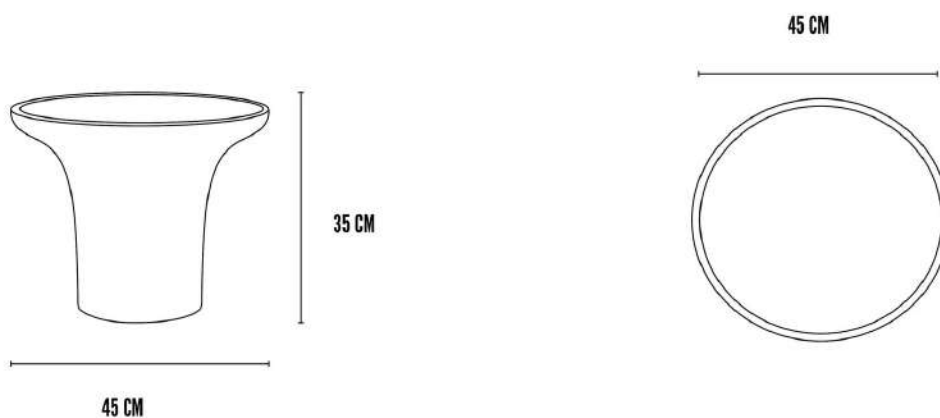

Logistics

EAN number	4251501415350	Package - CBM	0.124
Package height in cm	44.00	Package - Weight KG	13.000
Package width in cm	53.00	Tariff Code No	9401790000
Package length in cm	53.00	Country of origin	China
Suitable for Courier	Yes	Quantity of Inner Boxes	1