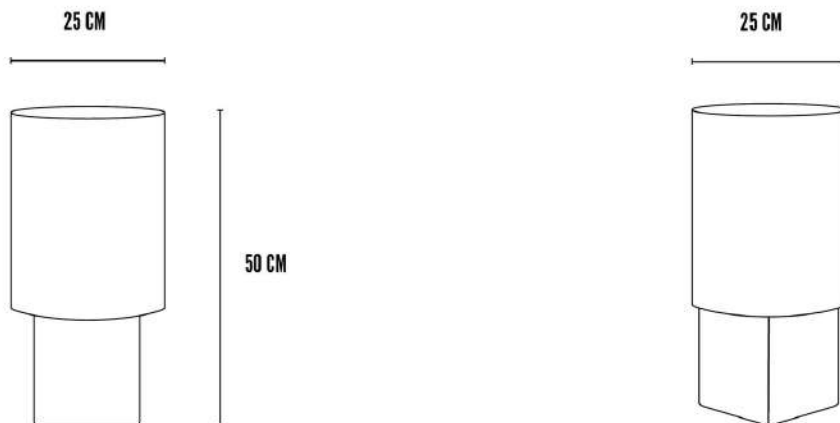

Logistics

EAN number	4251501415046	Package - CBM	0.059
Package height in cm	58.00	Package - Weight KG	50.000
Package width in cm	32.00	Tariff Code No	6802999010
Package length in cm	32.00	Country of origin	China
Suitable for Courier	Yes	Quantity of Inner Boxes	1

Column Table - Silver Travertine

Product

Materials	Silver Travertine	Net weight in kg	43.3
Item Height in cm	50.00	Space Suitability	Indoor
Item width in cm	25.00	Strength Test	N/A
Item length in cm	25.00	FSC Wood	N/A