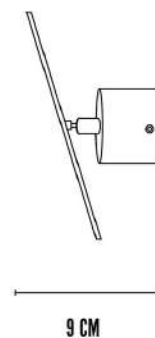

Logistics

EAN number	4251501414704	Package - CBM	0.008
Package height in cm	15.00	Package - Weight KG	1.500
Package width in cm	23.00	Tariff Code No	9405199090
Package length in cm	23.00	Country of origin	China
		Quantity of Inner Boxes	6

Chameleon Wall Lamp - Chrome

Product

Materials	Chrome (Cr III) Plated Aluminium	Light Source	SMD LED
Item Height in cm	9	Lighting Certification	CE-Certificate
Item width in cm	20	Cable Length	None
Item length in cm	20	Max Watt (W)	6
Net weight in kg	0.85	Socket	Inbuilt LED
Ceiling Cup Size		IP Rating	20