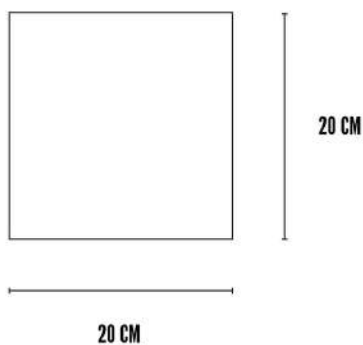

Logistics

EAN number	4251501414704	Package - CBM	0.008
Package height in cm	15.00	Package - Weight KG	1.500
Package width in cm	23.00	Tariff Code No	9405199090
Package length in cm	23.00	Country of origin	China
		Quantity of Inner Boxes	6

Chameleon Wall Lamp - Chrome

Product

Materials	Chrome (Cr III) Plated Aluminium	Light Source	SMD LED
Item Height in cm	9	Lighting Certification	CE-Certificate
Item width in cm	20	Cable Length	None
Item length in cm	20	Max Watt (W)	6
Net weight in kg	0.85	Socket	Inbuilt LED
Ceiling Cup Size		IP Rating	20