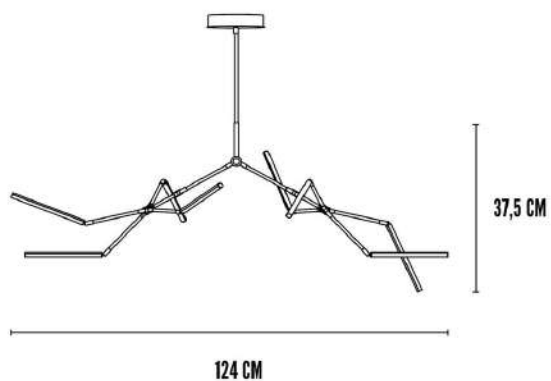

Logistics

EAN number	4251501414049	Package - CBM	0.045
Package height in cm	9.00	Package - Weight KG	3.200
Package width in cm	55.00	Tariff Code No	9405199090
Package length in cm	90.00	Country of origin	China
		Quantity of Inner Boxes	1

Stick Chandelier Mini - Bronze

Product

Materials	Hand-brushed Aluminium & Acrylic	Light Source	SMD LED
Item Height in cm	37.5	Lighting Certification	CE-Certificate
Item width in cm	95	Cable Length	85 cm
Item length in cm	124	Max Watt (W)	30
Net weight in kg	2.6	Socket	Built-in LED (non-replaceable)
Ceiling Cup Size	H4.5 / W18 Cm	IP Rating	20