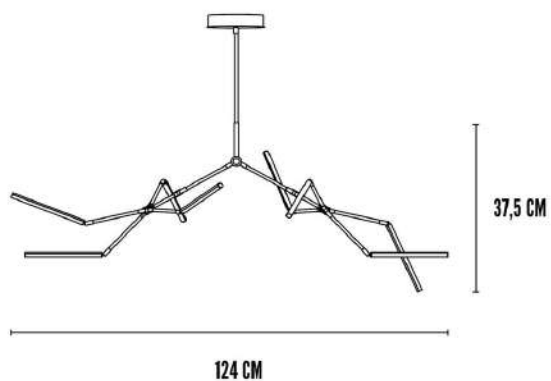

Logistics

EAN number	4251501414025	Package - CBM	0.045
Package height in cm	9.00	Package - Weight KG	3.200
Package width in cm	55.00	Tariff Code No	9405199090
Package length in cm	90.00	Country of origin	China
		Quantity of Inner Boxes	1

Stick Chandelier, Mini - Chrome

Product

Materials	Chrome (Cr III) Plated Aluminium	Light Source	SMD LED
Item Height in cm	37.5	Lighting Certification	CE-Certificate
Item width in cm	95	Cable Length	85 cm
Item length in cm	124	Max Watt (W)	30
Net weight in kg	2.6	Socket	Built-in LED (non-replaceable)
Ceiling Cup Size	H4.5 / W18 Cm	IP Rating	20