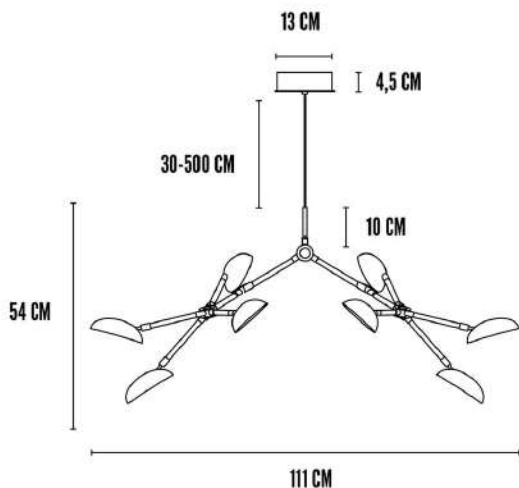

## Logistics

EAN number	4251501413738	Package - CBM	0.077
Package height in cm	20.00	Package - Weight KG	6.300
Package width in cm	80.00	Tariff Code No	9405199090
Package length in cm	89.00	Country of origin	China
		Quantity of Inner Boxes	1

### Product

Materials	Powder Coated Aluminium	Light Source	E14
Item Height in cm	55	Lighting Certification	CE-Certificate
Item width in cm	78.5	Cable Length	5 m
Item length in cm	111	Max Watt (W)	8
Net weight in kg	4.2	Socket	E14 x 8 - 230V
Ceiling Cup Size	H4.5 / W13 Cm	IP Rating	20