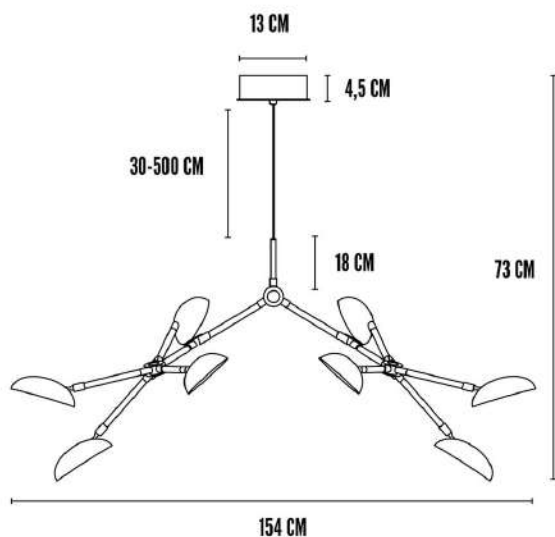

Together, they craft design that transcends time, poetic yet practical, expressive yet enduring.

Drop Chandelier - White (5m)

Main

SKU	253006	Product Family	Drop
Product name	Drop Chandelier - White (5m)	Color	White
Product Type	Chandelier	Size	Regular
		Unit	Piece

Logistics

EAN number	4251501413721	Package - CBM	0.189
Package height in cm	15.00	Package - Weight KG	11.740
Package width in cm	97.50	Tariff Code No	9405199090
Package length in cm	129.50	Country of origin	China
		Quantity of Inner Boxes	1

Drop Chandelier - White (5m)

Product

Materials	Powder Coated Aluminium	Light Source	E14
Item Height in cm	73	Lighting Certification	CE-Certificate
Item width in cm	121	Cable Length	5 m
Item length in cm	154	Max Watt (W)	8
Net weight in kg	6	Socket	E14 x 8 - 230V
Ceiling Cup Size	H4.5 / W13 Cm	IP Rating	20