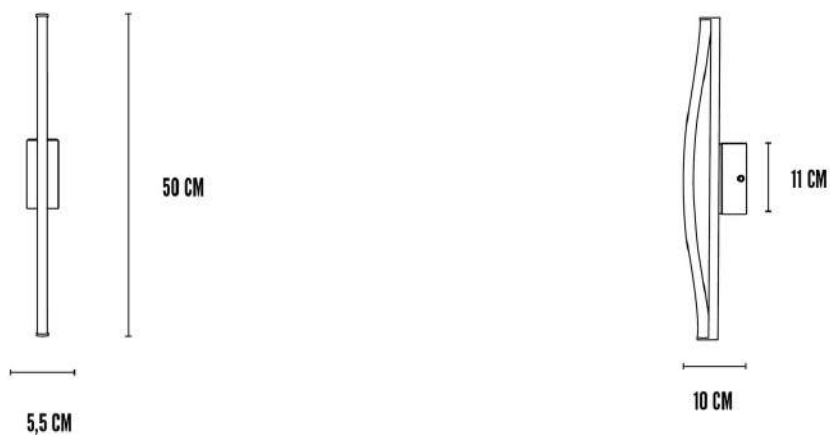

Logistics

EAN number	4251501413455	Package - CBM	0.016
Package height in cm	14.00	Package - Weight KG	1.450
Package width in cm	19.00	Tariff Code No	9405199090
Package length in cm	60.00	Country of origin	China
		Quantity of Inner Boxes	1

Bow Wall Lamp, Mini - Bronze

Product

Materials	Hand-brushed Aluminium & Acrylic	Light Source	SMD LED
Item Height in cm	50	Lighting Certification	CE-Certificate
Item width in cm	10	Cable Length	2 m
Item length in cm	5.5	Max Watt (W)	8
Net weight in kg	1.14	Socket	Built-in LED (non-replaceable)
Ceiling Cup Size		IP Rating	20