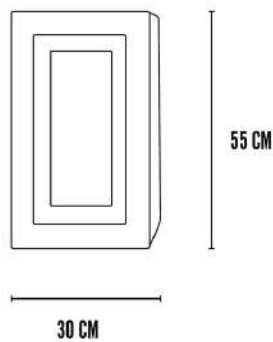

Logistics

EAN number	4251501406129	Package - CBM	0.104
Package height in cm	66.00	Package - Weight KG	10.000
Package width in cm	40.00	Tariff Code No	9403890090
Package length in cm	40.50	Country of origin	China
Suitable for Courier	Yes	Quantity of Inner Boxes	1

Podium, Medio - Coffee

Product

Materials	Fiber Concrete	Net weight in kg	8.5
Item Height in cm	55.00	Space Suitability	Indoor
Item width in cm	30.00	Strength Test	N/A
Item length in cm	30.00	FSC Wood	N/A