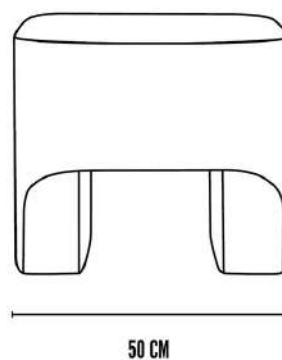

Together, they craft design that transcends time, poetic yet practical, expressive yet enduring.

Sculpt Stool - Off White (CPH 900)

Main

SKU	243011	Product Family	Sculpt
Product name	Sculpt Stool - Off White (CPH 900)	Color	Off White (CPH 900)
Product Type	Stool	Size	Regular
		Unit	Piece

Logistics

EAN number	4251501411369	Package - CBM	0.130
Package height in cm	49.00	Package - Weight KG	11.000
Package width in cm	49.00	Tariff Code No	9401610000
Package length in cm	54.00	Country of origin	China
Suitable for Courier	Yes	Quantity of Inner Boxes	1

Sculpt Stool - Off White (CPH 900)

Product

Materials	Bouclé	Net weight in kg	7.5
Item Height in cm	50.00	Space Suitability	
Item width in cm	45.00	Strength Test	No
Item length in cm	47.00	FSC Wood	No

Upholstery