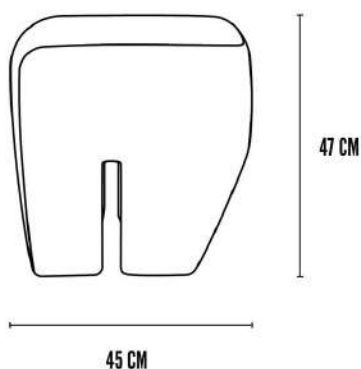

Together, they craft design that transcends time, poetic yet practical, expressive yet enduring.

Sculpt Stool - Off White (CPH 900)

Main

SKU	243011	Product Family	Sculpt
Product name	Sculpt Stool - Off White (CPH 900)	Color	Off White (CPH 900)
Product Type	Stool	Size	Regular
		Unit	Piece

Logistics

EAN number	4251501411369	Package - CBM	0.130
Package height in cm	49.00	Package - Weight KG	11.000
Package width in cm	49.00	Tariff Code No	9401610000
Package length in cm	54.00	Country of origin	China
Suitable for Courier	Yes	Quantity of Inner Boxes	1

Sculpt Stool - Off White (CPH 900)

Product

Materials	Bouclé	Net weight in kg	7.5
Item Height in cm	50.00	Space Suitability	
Item width in cm	45.00	Strength Test	No
Item length in cm	47.00	FSC Wood	No

Upholstery