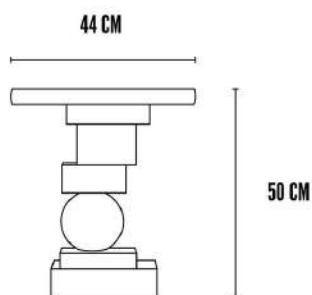

Logistics

EAN number	4251501409748	Package - CBM	0.169
Package height in cm	58.00	Package - Weight KG	15.700
Package width in cm	54.00	Tariff Code No	9403890090
Package length in cm	54.00	Country of origin	China
Suitable for Courier	Yes	Quantity of Inner Boxes	1

Artist Side Table - Coffee

Product

Materials	Fiber Concrete	Net weight in kg	13
Item Height in cm	50.00	Space Suitability	Indoor
Item width in cm	44.00	Strength Test	N/A
Item length in cm	44.00	FSC Wood	N/A