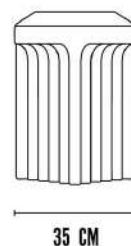

## Logistics

EAN number	4251501407935	Package - CBM	0.349
Package height in cm	44.00	Package - Weight KG	28.600
Package width in cm	61.00	Tariff Code No	9401800000
Package length in cm	130.00	Country of origin	China
Suitable for Courier	No	Quantity of Inner Boxes	1