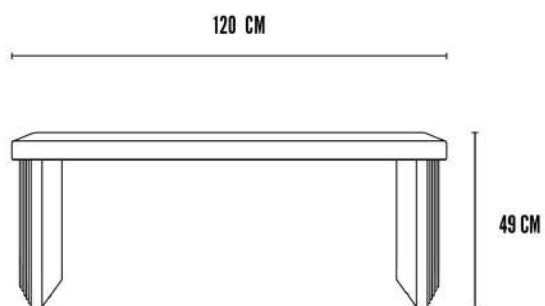

## Logistics

EAN number	4251501407935	Package - CBM	0.349
Package height in cm	44.00	Package - Weight KG	28.600
Package width in cm	61.00	Tariff Code No	9401800000
Package length in cm	130.00	Country of origin	China
Suitable for Courier	No	Quantity of Inner Boxes	1